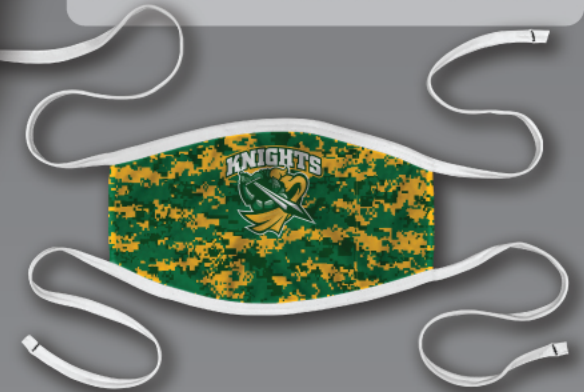

MASK UP

PROTECTION WITH STYLE

These masks are not medical grade & are not to take the place of N95 masks.

STYLE# Tmask-TIE

- One Size Fits Most
- 100% Polyester
- 2 Ply Construction for added protection
- Loose ties allow for custom fit
- Washable and Breathable
- Must order in quantities of 6
- Minimum quantity of 24

24 - 198	204 - 498	504 +
\$11.00	\$10.00	\$9.00

**WORK WITH OUR ART TEAM TO CREATE YOUR CUSTOM DESIGN,
OR ADD YOUR LOGO TO ONE OF OUR STOCK DESIGNS BELOW**

THIN BLUE LINE

USA

LEAF CAMO

DIGITAL CAMO

CAMO

CRACKLE