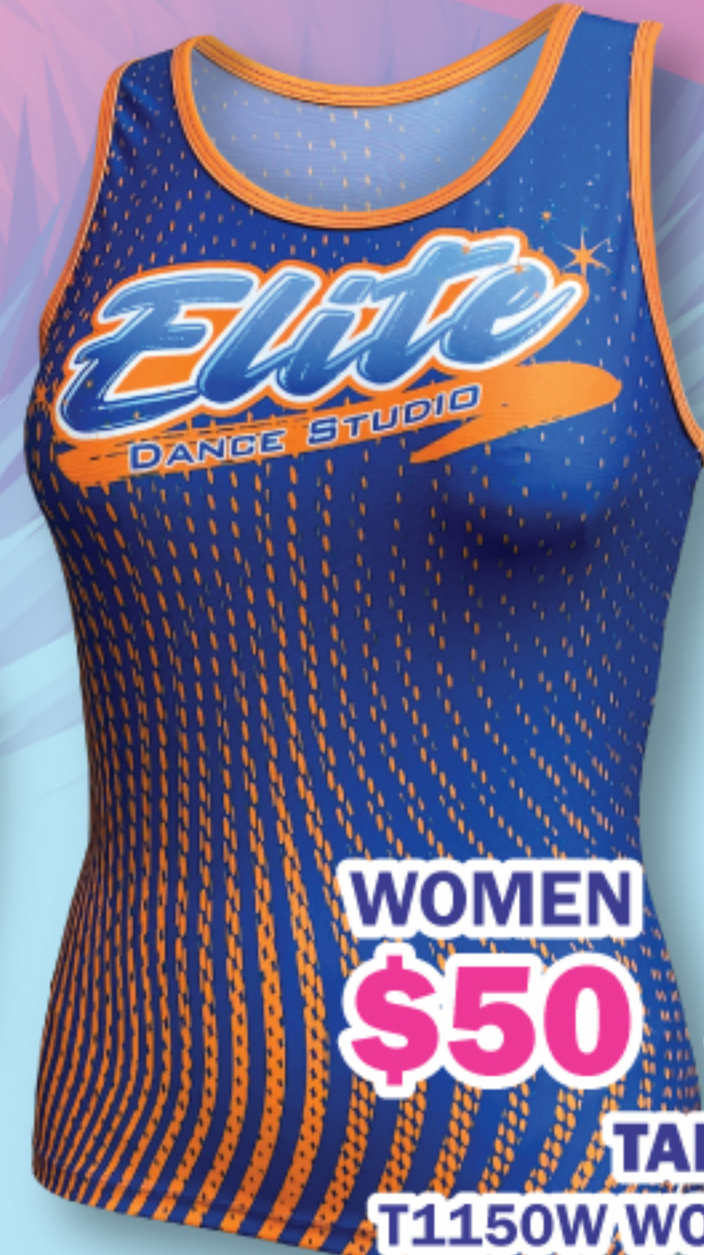

**ADULT YOUTH**  
**\$76 \$64**  
**COMPETITION JERSEY**  
 T1634A ADULT SM-5X  
 T1634Y YOUTH SM-XL

**WOMEN GIRLS**  
**\$36 \$32**  
**BRA TOP**  
 T1100W WOMEN XS-3X  
 T1100G GIRLS XXS-XL

**WOMEN GIRLS**  
**\$50 \$44**  
**TANK**  
 T1150W WOMEN XS-3X  
 T1150G GIRLS XXS-XL

**WOMEN GIRLS**  
**\$50 \$44**  
**LEGGING**  
 T1120W WOMEN XS-3X  
 T1120G GIRLS XXS-XL

**WOMEN GIRLS**  
**\$40 \$36**  
**SHORT**  
 T1140W WOMEN XS-3X  
 T1140G GIRLS XXS-XL

**WOMEN GIRLS**  
**\$50 \$44**  
**CAPRI**  
 T1130W WOMEN XS-3X  
 T1130G GIRLS XXS-XL